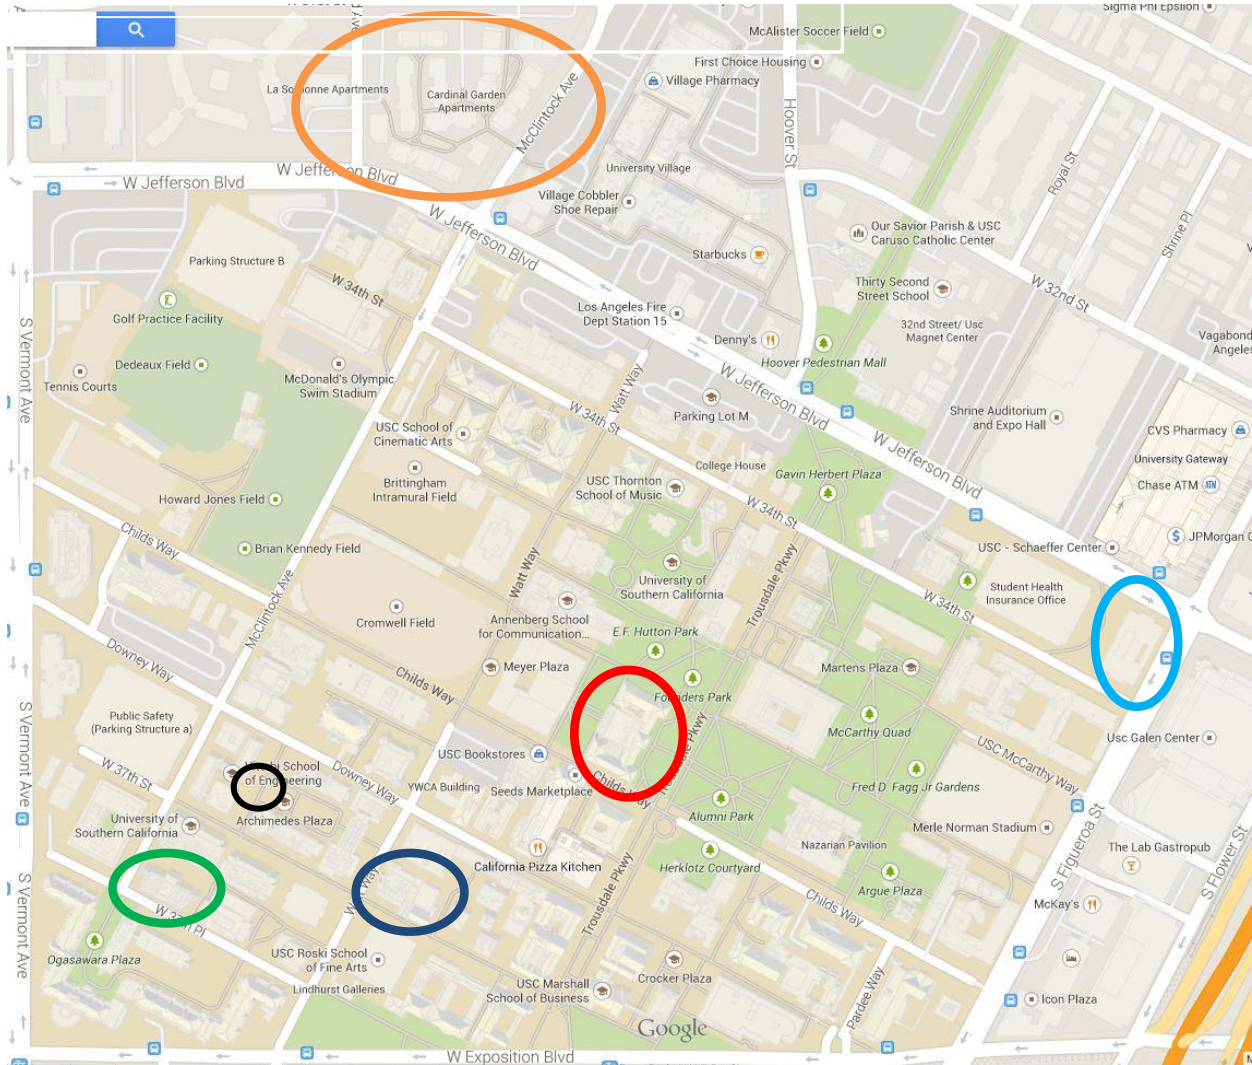

USC Campus Map

Bovard Auditorium (ADM)
3551 Trousdale Parkway

Cardinal Gardens (CAR)
3131 McClintock Avenue

Davidson Conference Center (DCC)
3415 South Figueroa Street

Badge Pick-up and Welcome Reception
920 Bloom Walk
Los Angeles, CA 90089

Stauffer Science Lecture Hall (SLH 100, SLH102)
831 Bloom Walk

Hughes Aircraft Electrical Engineering Center (EEB 132)
3740 McClintock Ave.